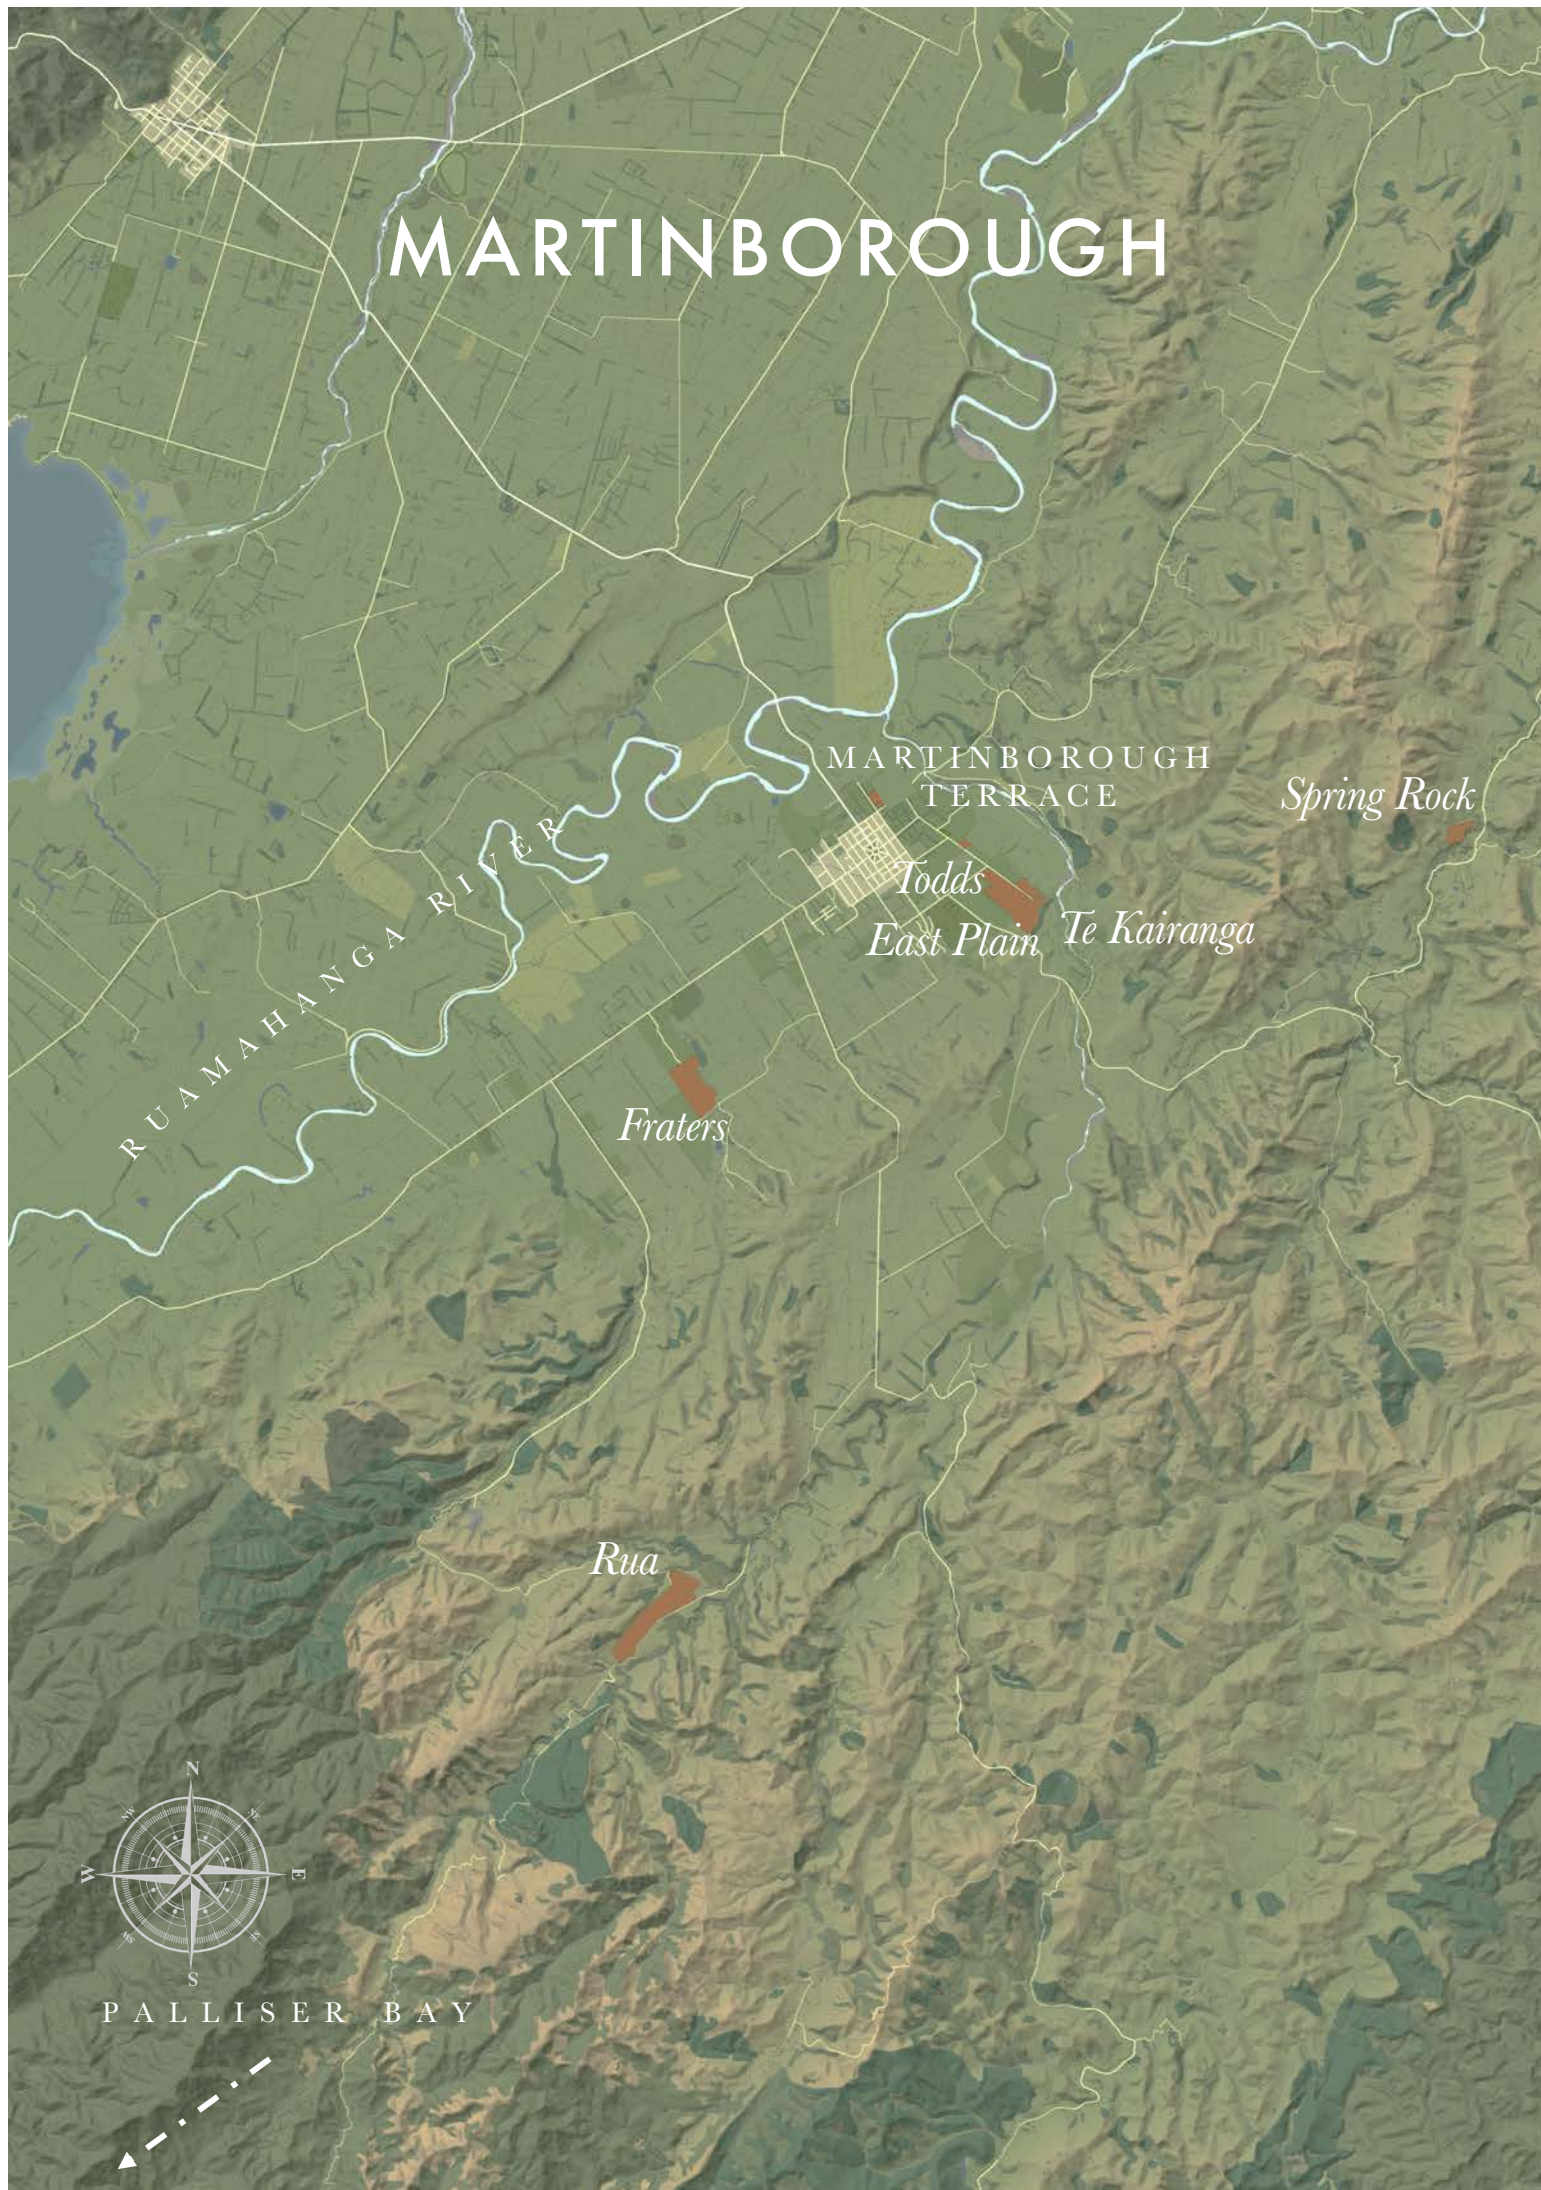

RICHMOND RANGES

Wairau Valley

BLENHEIM

Dashwood Pass

WITHER HILLS

Awatere Valley

WELLINGTON

REMUTAKA RANGES

WHAREKAUHAU

Palliser Bay

Ruamahanga River

Martinborough
LIGHTHOUSE
GIN
TK
TE KAIRANGA

Cape Palliser Lighthouse

FOLEY
WINES

MARTINBOROUGH

MARLBOROUGH